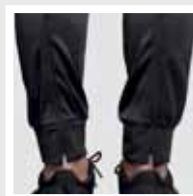

MATERIAL

100% poliester interlock, 220 g/m².

MĂRIMI

S - M - L - XL - 2XL
4 - 6 - 8 - 10 - 12 - 14 - 16

PACKING

Kids
pg. 58

SPLASH COLLECTION

SPORT