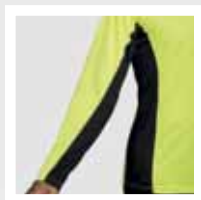

MATERIAL

Material principal: 100% poliester bird's eye.
Panouri: 100% poliester microperforat, 140 g/m².

MĂRIMI

S - M - L - XL - 2XL

PACKING

Kids
pg. 45

0406
BRISTOLo
pg. 286

0415 **MONTECARLO L/S**