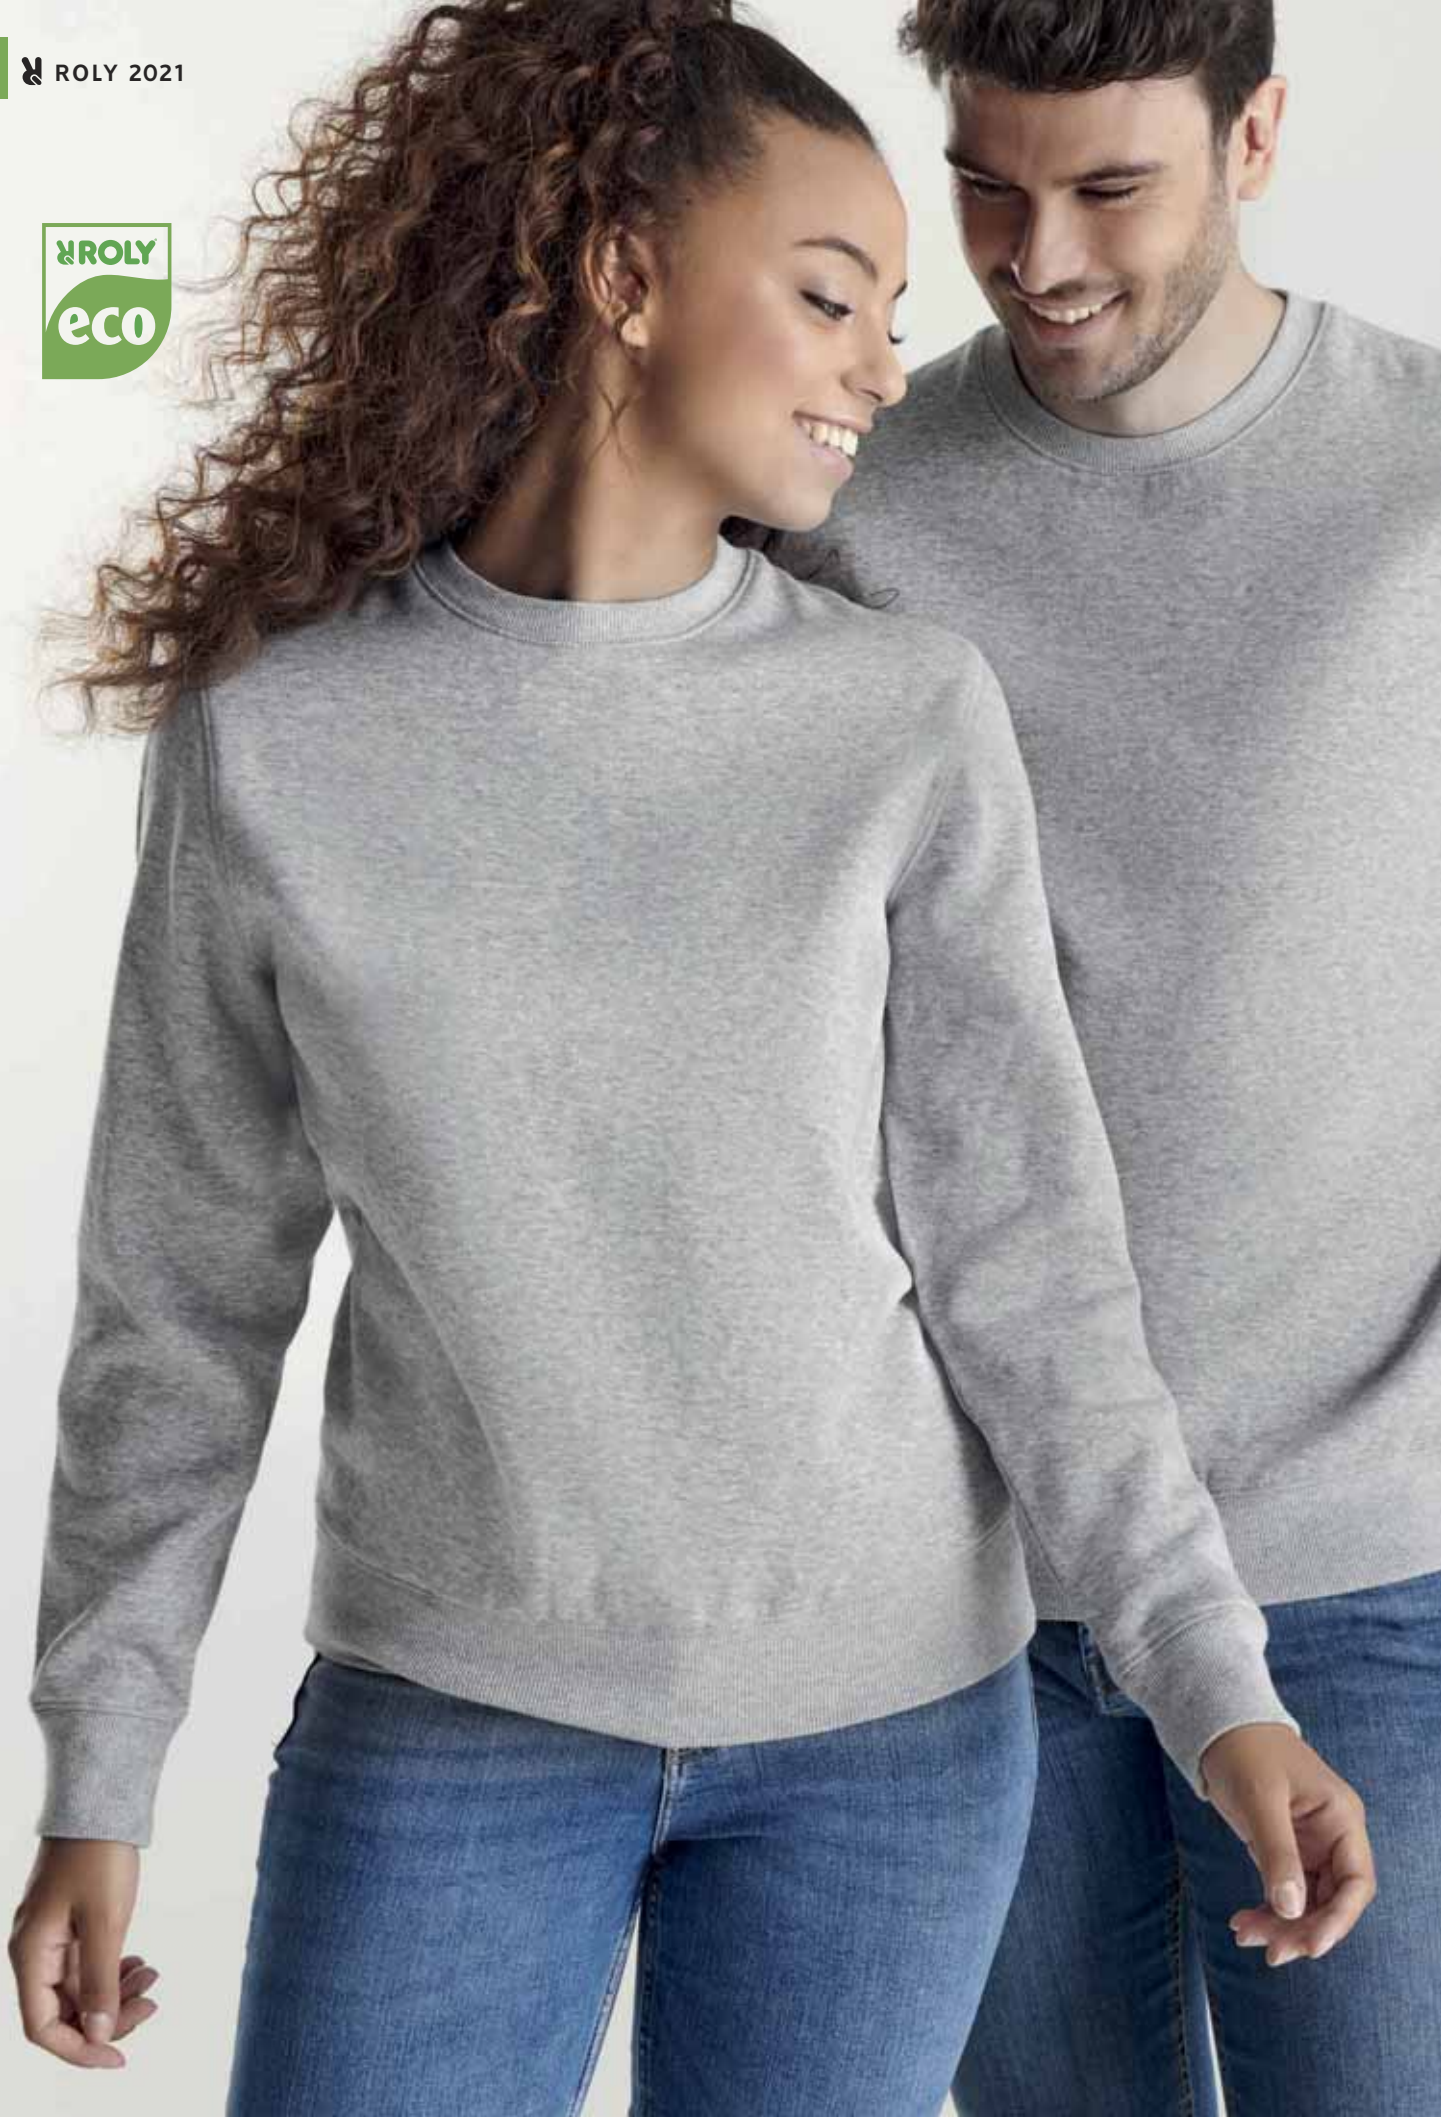

MATERIAL

100% bumbac organic, punct neted, 170 g/m².

MĂRIMI

S - M - L - XL - 2XL

PACKING

29

NEW!

BATIAN