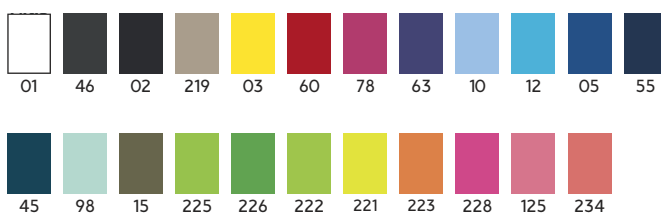

.....

MATERIAL

100% poliester, waffle interlock, 135 g/m².

.....

MĂRIMI

S - M - L - XL - 2XL

.....

PACKING