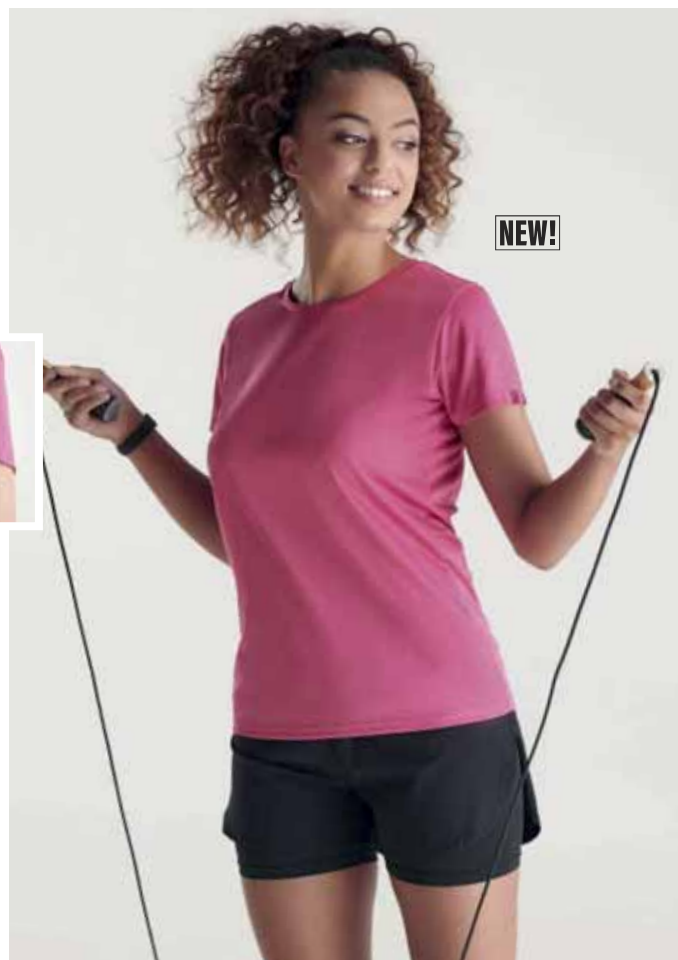

0427 IMOLA

Tricou tehnic cu mânecă raglan confecționat din poliester reciclat CONTROL DRY. Guler rotund cu bandă întărită pentru acoperirea cusăturilor, de aceeași culoare. Panouri inferioare la mâneci. Cusături în zig-zag la subraț și pe panoul de la mânecă. Etichetă de identificare logo ECO pe mânecă. Pungă individuală din material reciclat.

MATERIAL

50% poliester reciclat / 50% poliester, Waffle Interlock. 135 g/m².

MĂRIMI

S - M - L - XL - 2XL - 3XL • 4 - 8 - 12 - 16