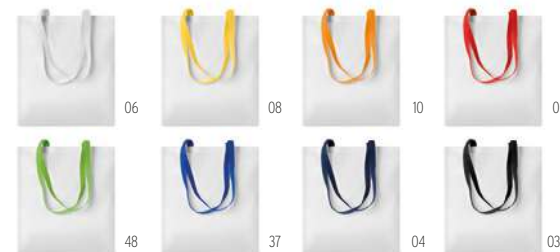

06

08

10

05

48

37

04

03

Sublim Cottonel MO9559

Shopping bag in polycotton with long handles. Suitable for sublimation full colour print. 105 gr/m² polycotton (90 polyester/10 cotton). **Size** 37x42 cm
Print technique Sublimation,T1,TD