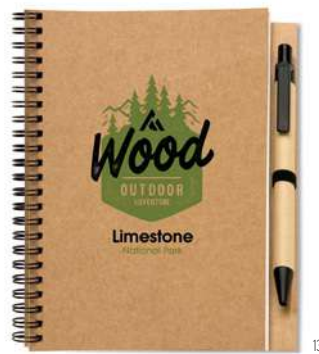

☐ Bloquero KC7012

Recycled notebook with black or natural brown cover. Includes 70 pages of blank recycled paper and biodegradable recycled ball pen. Blue ink. **Size** 18x13x0,8 cm **Print technique** Pad Printing,S,B,D01,DL