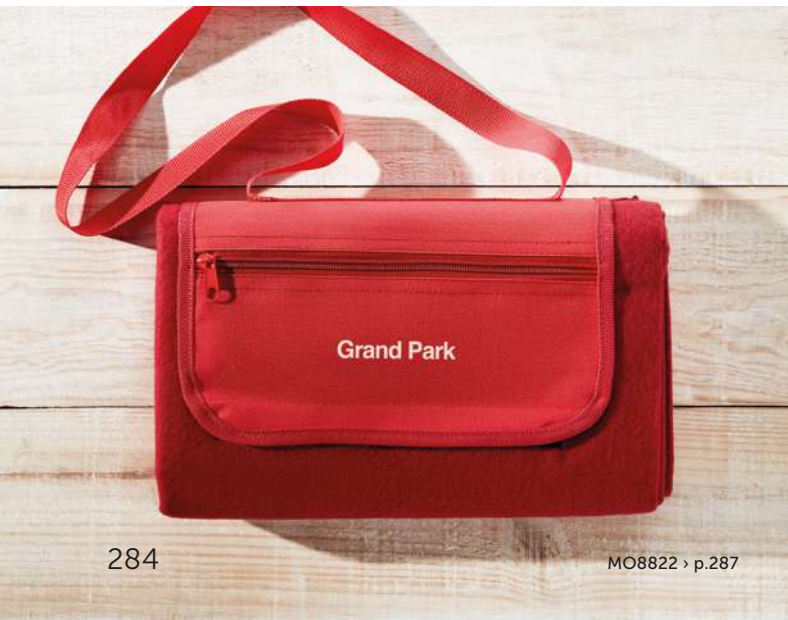

284

MO8822 > p.287