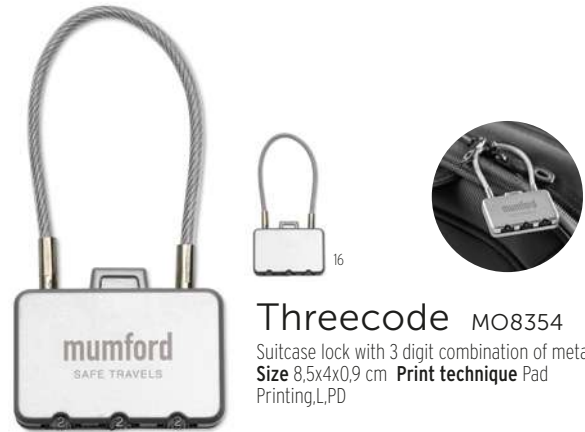

Threecode MO8354
Suitcase lock with 3 digit combination of metal.
Size 8,5x4x0,9 cm **Print technique** Pad
Printing,L,PD