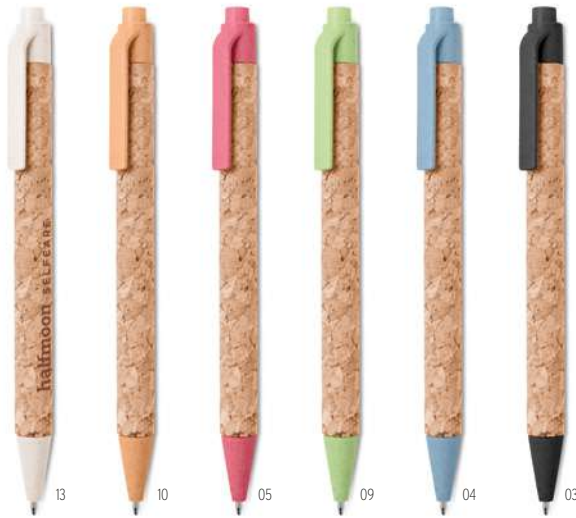

Montado MO9480

Push button ball pen with cork barrel and Eco-friendly wheat straw (50%) and ABS plastic (50%) fittings. Blue ink. **Size** Ø1x14 cm
Print technique Roundscreen,PL,PD