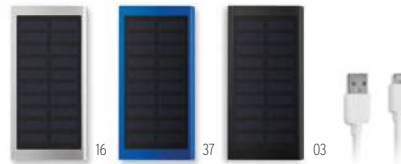

Solar Powerflat MO9051

Power bank 8000 mAh in aluminium and solar panel. Capacity for smartphone use, output current DC5V/1A and DC5V/2A. Includes indicating light and USB cable with micro usb plug. **Size** 7,5x15x1 cm **Print technique** Pad Printing,L,PD