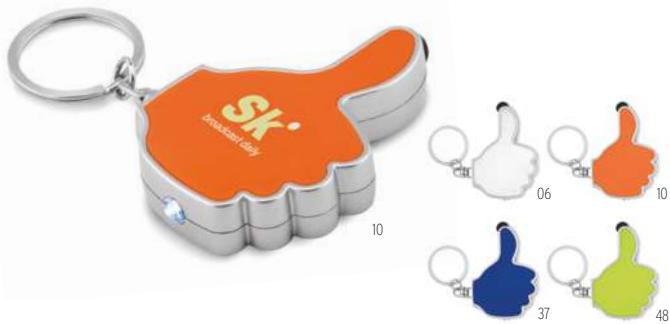

### Arizo MO8622

Mini aluminium torch with 1 LED key ring. 4 batteries LR44 included. Small and compact to fit on your keyring. Perfect for walking your dog in the evening, and less struggle opening doors in the dark. To see or not to see, that is the question. **Size** Ø1,6x6,5 cm **Print technique** Pad Printing,L