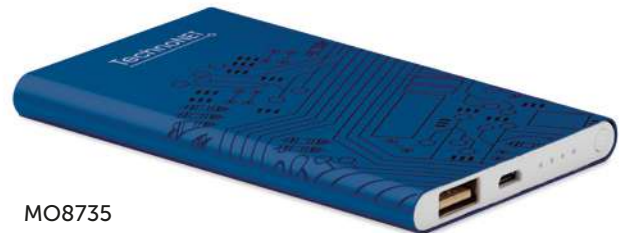

MO8735

Power bank 4000 mAh in aluminium.