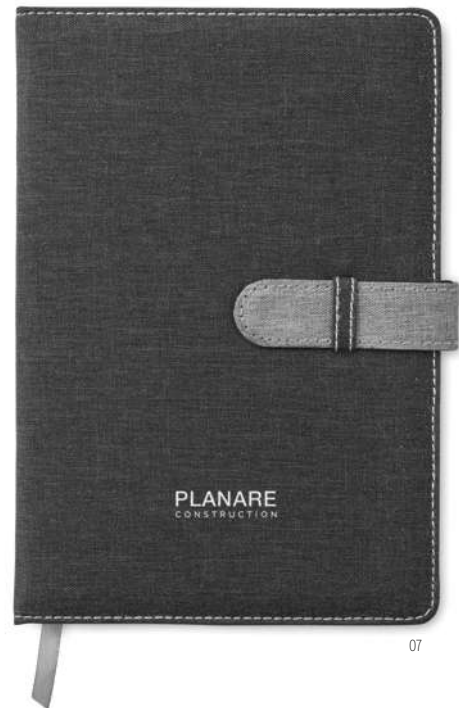

BUSINESS FOLDERS COLLECTION

03

07

07

03

Notes Folder MO9549

Zipped A4 size portfolio in two tone polyester. Contains inner compartments and pen loop. Includes a 20 page lined notepad. **Size** 25,5x2,3x33,5 cm
Print technique Laser Engraving,T1,S,TD

07

04

03

Bisnote MO9679

A5 notebook with 80 lined pages in canvas cotton cover (jeans look) with closure strap, pen loop and ribbon. **Size** 14x1,3x21 cm **Print technique** Screen Printing,T1,TD