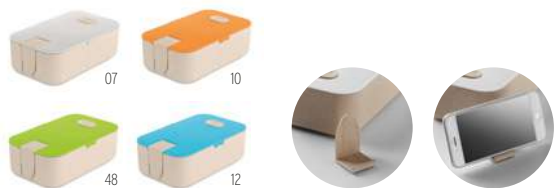

Lunch2Go MO9739

Lunchbox made of 50% wheat straw fibre and 50% PP body. Lid in PP with phone stand feature built in. **Size** 19x11x6 cm **Print technique** Pad Printing,DO1,DL,S