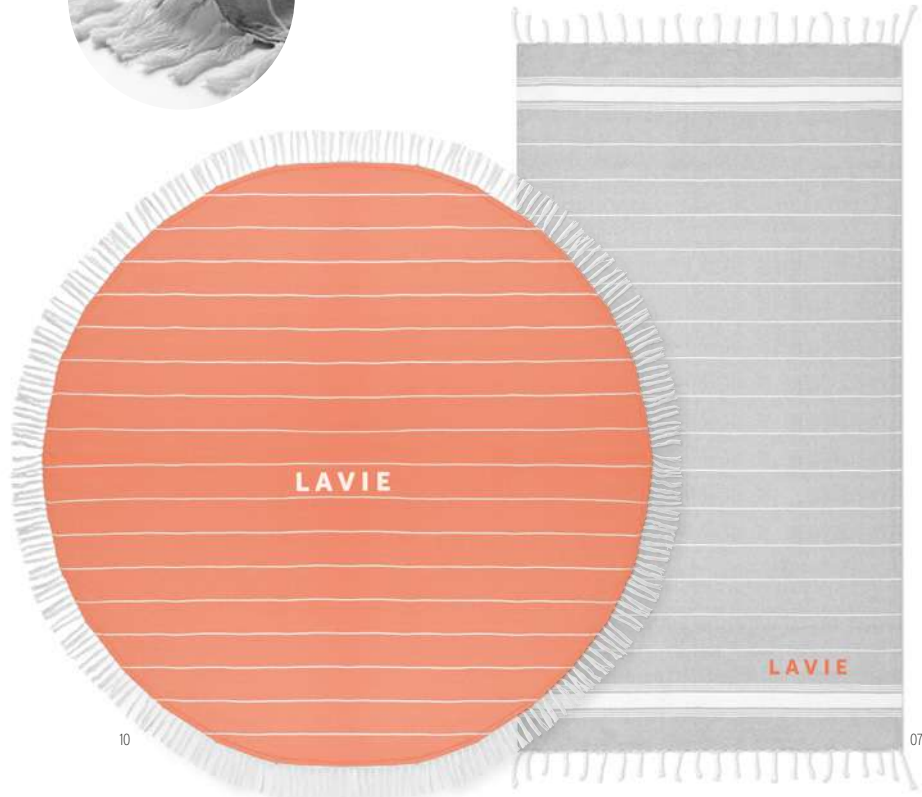

Parasun MO6184 ●

Portable sun shade umbrella in 210T polyester with inner UV coating for instant protection (SPF 30+). Lightweight and adjustable. Portable pouch included. Ø 1,50 cm.
Size 190 cm **Print technique** Screen Printing,T1,TD

Malibu MO9221

Hamman/Beach towel blanket in cotton 180 gr/m².
Size 90x170 cm **Print technique** Screen Printing,E,T1,TD

Round Malibu MO9512

Round 150cm diameter Hamman/beach towel blanket in 180 gr/m² cotton. **Size** Ø150 cm
Print technique Transfer Screen,E,TD