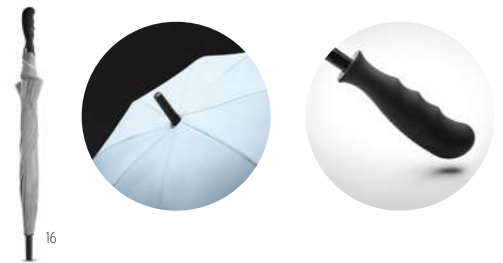

# UMBRELLAS

RAIN

**New Quay** MO8776 

23 Inch auto open storm umbrella in 190T pongee with black plated metal shaft. Black fiberglass ribs and black plastic tips. Curved black rubberised ABS handle with grey button. Manual closure. **Size** Ø102x58,5 cm **Print technique** Screen Printing,T1,TD