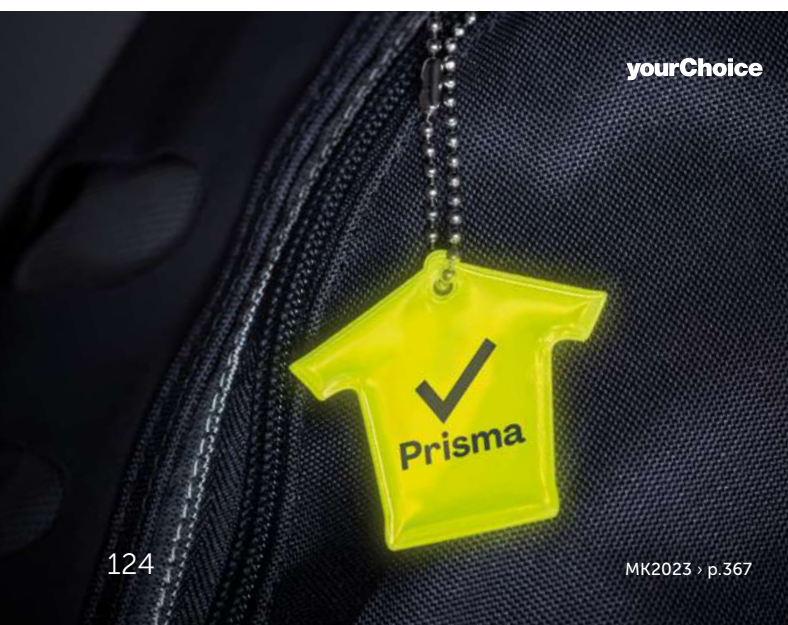

MORE THAN GIFTS

OUTDOOR SAFETY

› When you are outside in the dark, being seen and staying safe is absolutely crucial. Whether you are exercising, commuting or just going for a walk, these various practical and trendy items will definitely light up your brand whilst contributing to the users safety.

MO9919 › p.125