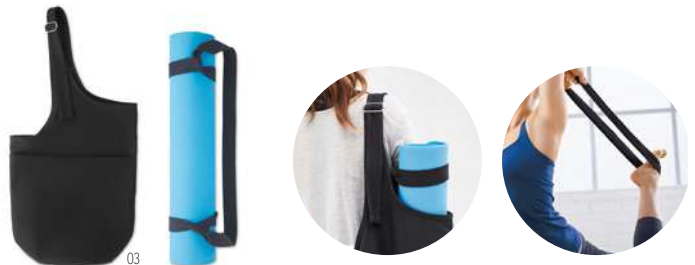

Yogi Set MO6218 • 340gr

Fitness set with yoga matt (4 mm) and exercise rope presented in a 340 gr/m² canvas bag with long handle. **Size** Ø24x112x37 cm **Print technique** Screen Printing,T1,TD,E