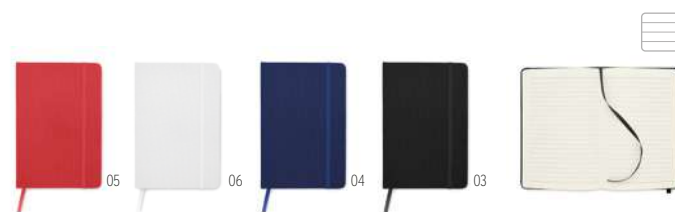

Note Rpet MO9966 ♻️

A5 notebook with 600D RPET hard cover and 80 lined recycled paper pages with an elastic band and page marker ribbon. **Size** 21x14x1,3 cm **Print technique** Screen Printing,T1,TD