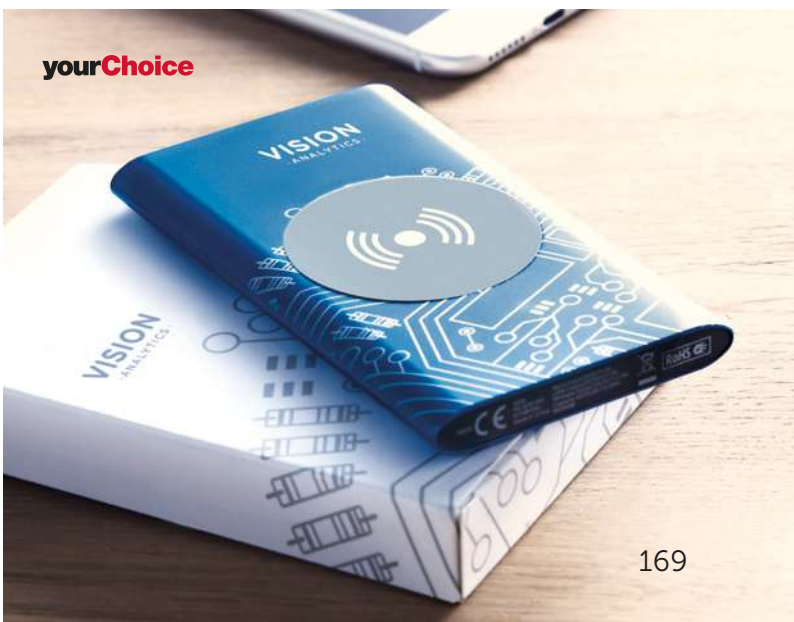

TECHNOLOGY & ACCESSORIES

CREATING A GREATER IMPACT

Functional Tech-related products can really make your company stand out from the crowd. From fully personalised power banks and USBs to handy well-thought out speakers or greener alternatives like bamboo wireless chargers with a trendy look and feel.

All long lasting multi and daily use items that will immediately enhance and raise the profile of your brand promotion.