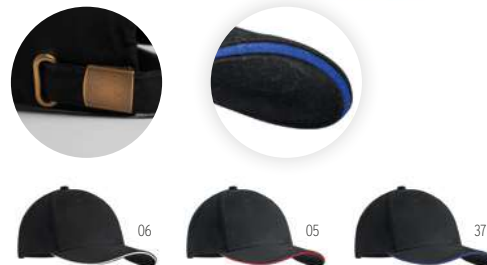

Dunedin MO9644

6 panel baseball cap in brushed heavy cotton with adjustable metal buckle with tuck-in slit. With coloured sandwich peak. Size 7 1/4. **Size** 22x17x16 cm
Print technique Screen Printing,E,T1,TD