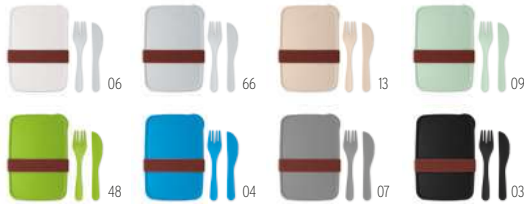

Astoriabox MO9425

Lunch box made of 50% bamboo fibre and 50% PP with 1 compartment and 1 fork and knife. Including elastic band to fix cutlery. **Size** 16,5x11x5 cm **Print technique** Pad Printing,D01,DL