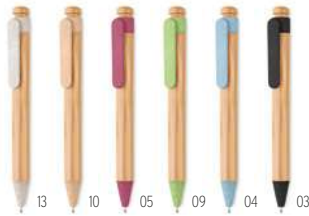

Toyama MO9481

Push button ball pen with bamboo barrel and wheat straw (50%) and ABS (50%) fittings. Blue ink. **Size** Ø1,2x14 cm
Print technique Roundscreen,P,PD