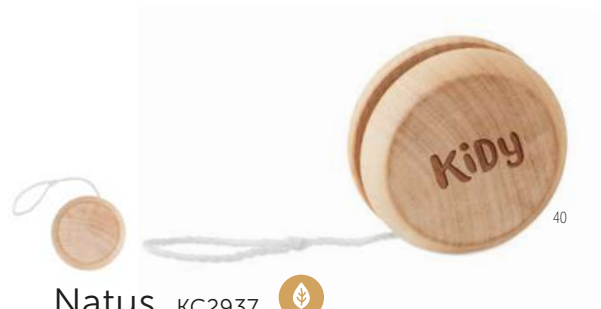

Natus KC2937

Wooden yoyo. **Size** Ø5x2,5 cm **Print technique** Pad Printing,L