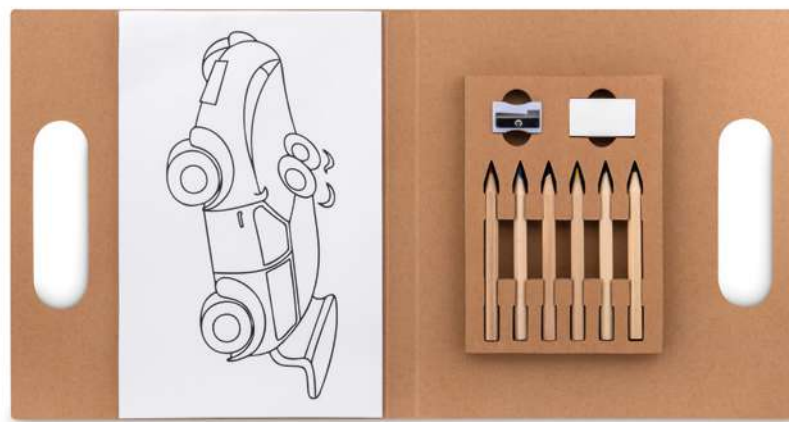

### Little Vangogh MO9873

Colouring set with 6 coloured wooden pencils, 1 wooden sharpener and 20 colouring sheets. **Size** 9x7,5x1,5 cm  
**Print technique** Pad Printing,DL

06

13