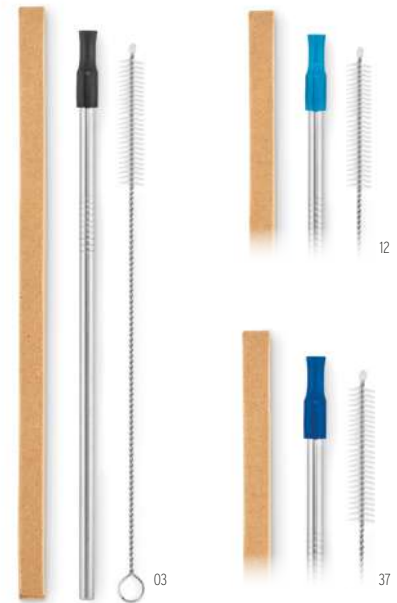

Nozz MO9924 ●

Set of 1 reusable stainless steel drinking straw with silicone nozzle and cleaning brush in paper box. **Size** 1x1x23 cm **Print technique** Laser Engraving