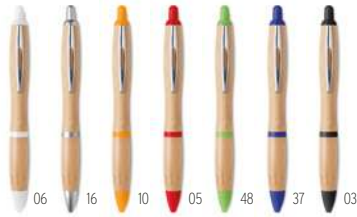

Rio Bamboo MO9485

Push button ball pen with bamboo barrel and ABS fittings. Blue ink.
Size Ø1,3x14 cm **Print technique** Pad Printing,L,PD