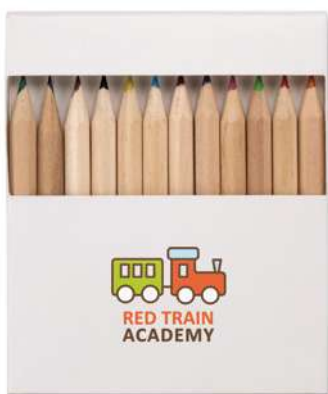

### Little Vangogh MO9873

Colouring set with 6 coloured wooden pencils, 1 wooden sharpener and 20 colouring sheets. **Size** 9x7,5x1,5 cm  
**Print technique** Pad Printing,DL

06

13