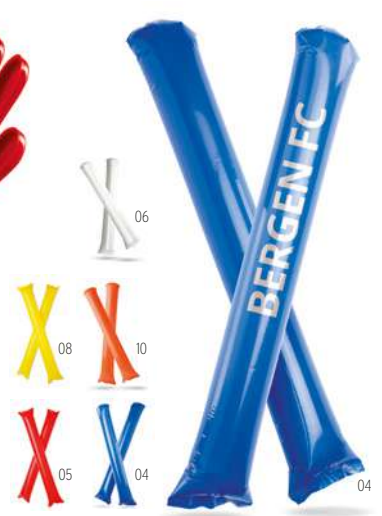

Bambam KC7090

2 inflatable cheering sticks. 1 straw included to inflate the item. PE. **Size** 60x10,5 cm **Print technique** Screen Printing