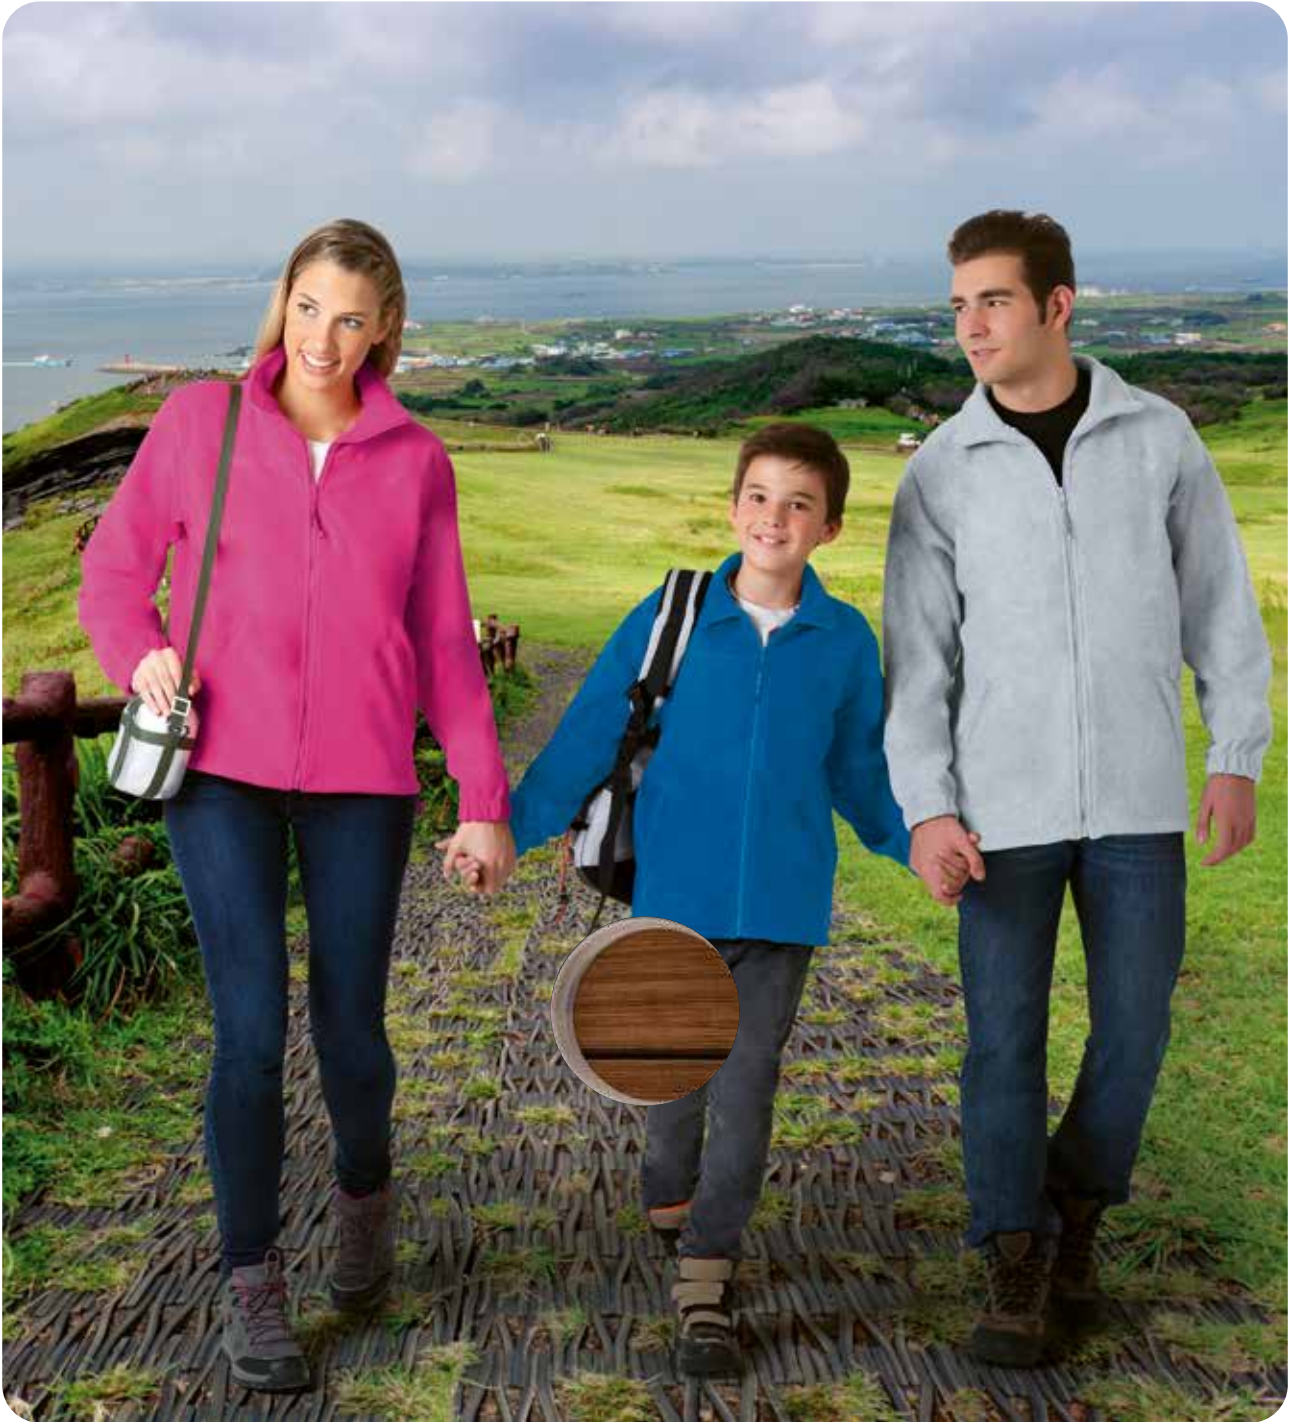

VALENTO

UNISEX & KIDS

♀ UNISEX

DAKOTA FLEECE

FPVADAK • 4Y-4XL* • 300 g/m² • 20 pcs/carton

100% polyester. 300 grs/m² anti-pilling micropolar fleece fabric. Reinforced stitching on shoulders and sleeves. Double layer high collar. Inside collar reinforcement. 2 zip front pockets. Drawstring waist with stoppers. Inside rubber cuffs. 20 units per box: 1 size, 1 color. Individual bag.

WHITE*☺	LOTTO RED*☺	TROPICAL BLUE☺
MARENGO MELANGE*☺	MAHAGONY GARNET*☺	BOTTLE GREEN*☺
ANTHRACITE MELANGE*	MAGENTA PINK☺	APPLE GREEN*☺
BLACK*	EGGPLANT VIOLET☺	KELLY GREEN*
KAMEL BROWN*	ROYAL BLUE*☺	☺4-12Y *3XL
SUNFLOWER YELLOW☺	ORION NAVY BLUE*☺	
PARTY ORANGE☺	SKY BLUE☺