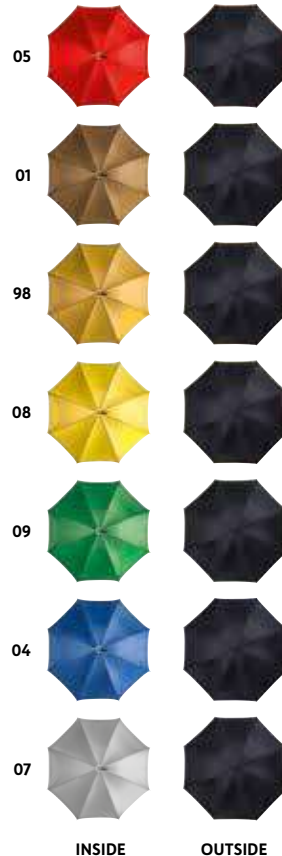

AUTOMATIC OPEN

43298

Umbrelă automată

Umbrelă automată elegantă din pongee, cu mâner moale confortabil. Mânerul și capetele ies în evidență prin culorile trendy. Personalizarea vă recomandăm prin serigrafie.

Umbrella made of pongee, automatic

Elegant automatic umbrella made of pongee with comfortable soft grip. The seam and the lower part of the grip are accentuated in trendy colors. We will print your logo on a segment. Full-color print on request.

☒ ∅ 105 x 83 cm | ☒ S2 20 x 10 | ☒ P

UV400 AUTOMATIC OPEN

45202

Umbrelă automată ușoară

Umbrelă automată ușoară (340g) cu tija din aluminiu și protecție UV. Personalizarea vă recomandăm prin serigrafie.

Umbrella with UV protection

Lightweight (only 340 gram) high-quality automatic umbrella with UV protection. We will print your logo on a segment. Full-color print on request.

☒ ∅ 100 x 85 cm | ☒ S2 20 x 15 | ☒ N

45197

Umbrelă lux cu tijă metalică

Umbrelă lux cu tijă metalică și perete dublu. Pe dinafară negru iar pe dinăuntru combinat în diferite culori. Personalizarea vă recomandăm prin serigrafie.

Umbrella with double cover

Luxurious umbrella with double cover, black exterior and colored inside. High-quality manufactured results in a long lasting umbrella. We will print your logo on one segment. Full-color print on request.

☒ ∅ 102 x 88 cm | ☒ S2 20 x 15 | ☒ P