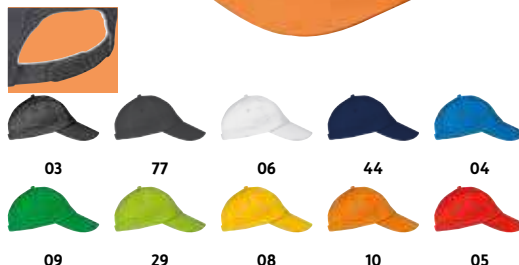

AZO FREE

50447

Șapcă baseball

Șapcă baseball din pânză cu 5 panee în mai multe culori. Personalizarea vă recomandăm prin serigrafie.

5-panel classic baseball cap

Classic 5-panel baseball cap made of AZO-FREE cotton. Available in bright colours and provided with a plastic closure. Your logo will be printed or embroidered on the front.

✂ adjustable | ☒ S2 9 x 5 | ☒ N