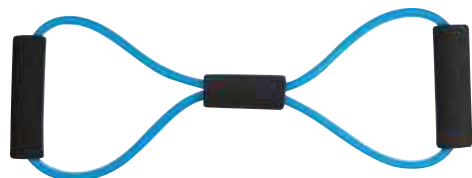

52467

Expander fitness

Expander cu mânere moi este un dispozitiv de fitness versatil, care este delicat cu articulațiile și poate fi folosit și acasă pentru multe exerciții diferite. Personalizarea vă recomandăm prin tampografie.

Fitness Expander

Versatile Fitness expander with soft grip which is perfect for every workout. Your Logo will be engraved on the middle part.

✂ 39 x 3 x 13,5 cm | ☒ 5 x 1 | ☒ P