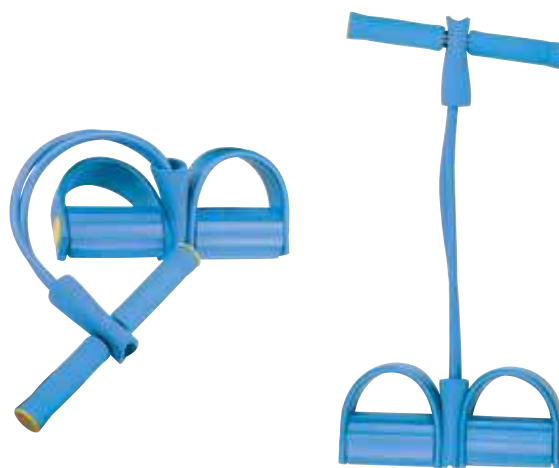

Fitness Expander

Versatile Fitness expander with soft grip which is perfect for every workout. Your Logo will be engraved on the middle part.

✂ 39 x 3 x 13,5 cm | ☒ 5 x 1 | ☒ P

52471

Aparat pentru abdomen și spate