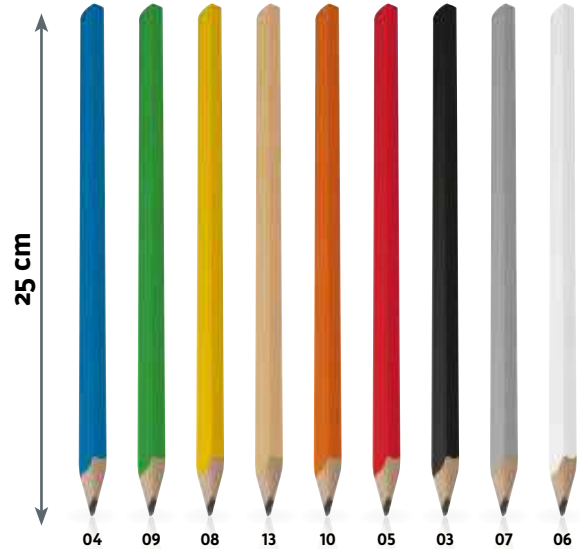

10923

Creion tâmplar

Creion mare de tâmplar, dreptunghiular, cu corp din lemn și mină de grafit HB, neascuțit. Personalizarea vă recomandăm prin tampografie.

Carpenter's pencil

Large, rectangular carpenter's pencil in wood and graphite HB mine (delivered unsharpened.) We will print your logo on the pencil.

✂ 25 x 1,2 x 0,7 cm | ☒ T1 4 x 0,9 | ☐ N