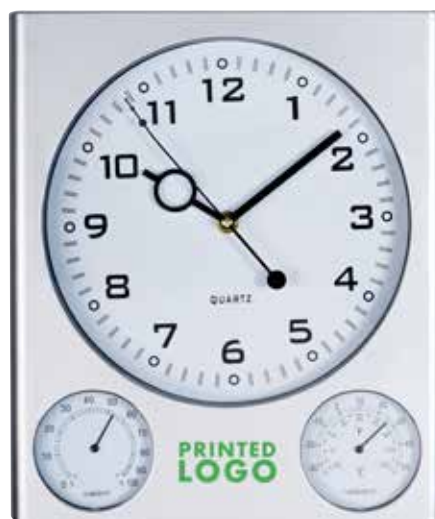

41213

Ceas de perete SILVER

Ceas de perete Trio cu hygrometru și termometru din plastic. Personalizarea vă recomandăm prin serigrafie.

Wall clock

Wall clock with hygro and thermometer, made of plastic. We will print your logo between the hygro and thermometer.

⊗ 27,3 × 3,5 × 32 cm | ☒ S2,T2 5 × 4 | Ⓚ K