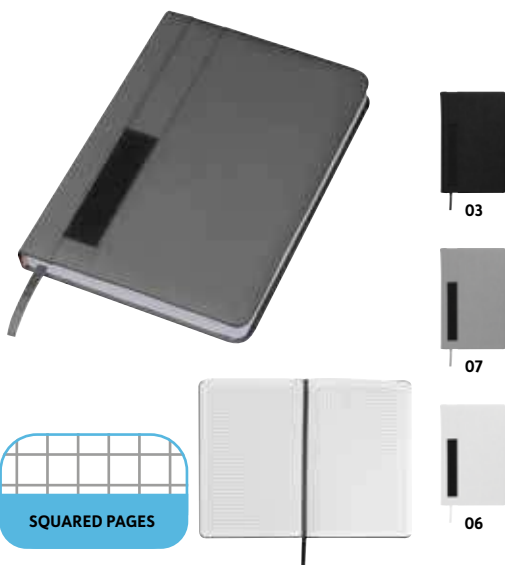

A5

21363

Caiet notițe A5 cu buzunar

Caiet de notițe A5, cu 260 pagini pătrate, cu semn de carte și un buzunar micuț pentru pix. Personalizarea vă recomandăm prin tampografie.

Notebook with pocket A5

A5 notebook with 192 squared pages, ribbon, and structured cover with pocket for e.g. a ballpen. Your advertisement will be printed next to the pocket.

14,6 x 1,8 x 21 cm | T2,S2 5 x 3 | KS