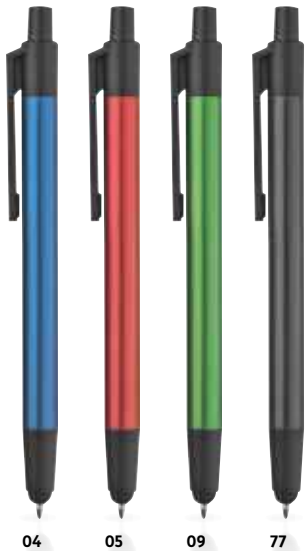

04

05

09

77

10067

Pix din aluminiu

Pix din aluminiu cu funcție touch și mecanism clasic. Personalizarea vă recomandăm prin gravura laser.

Metal ball pen

Metal ball pen in metallic optic with touch function on the tip of the pen. We will laser engrave your logo onto the shaft.

✂ 14,5 x ø 1 cm | ☒ Go,T4 5 x 0,6 | ☒ P

18510

Pix din metal cu touchpad

Pix elegant cu design clasic din metal, cu mină mare albastră și funcție touchpad, cu care puteți lucra ușor pe toate smart-phonurile și tablet PC-uri. Personalizarea vă recomandăm prin gravura laser.

Metal ball pen with touch pad function

Rotary ball pen made of metal in classical design with blue-writing large refill and touch feature for smartphones or tablet PCs. We will engrave your logo below the clip.

✂ 14,9 x ø 1,4 cm | ☒ G2 3,5 x 0,6 | ☒ P

18955

Pix din oțel inoxidabil

Pix fabricat din oțel inoxidabil, este dotat și cu touch pad pentru a putea fi folosit și la telefoane moderne cu funcție de atingere. Vine cu mină mare albastră. Personalizarea vă recomandăm prin gravura laser.

Ball pen made of stainless steel with touch pad

Push-button ball pen made of high-quality stainless steel with practical touch function. Supplied with a large blue-writing refill. Your logo will be engraved onto the shaft.

✂ 14 x ø 0,7 cm | ☒ G1,T4 4 x 0,4 | ☒ P