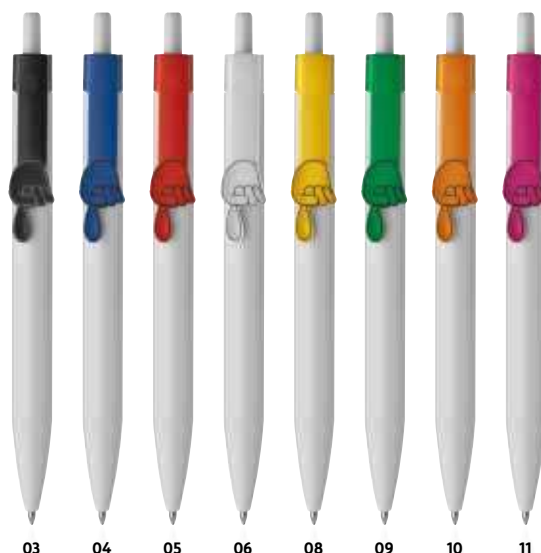

03 04 05 06 08 09 10 11

CrisMa®

14443

Pix cu clip cu deget arătător

Pix din plastic cu mină mare albastră, corp alb și clip în formă de deget arătător. Creați-vă propriul slogan. Personalizarea vă recomandăm prin tampografie.

Ball pen with finger pointer clip

Blue-writing plastic ball pen with various "finger pointer" clips - especially suited for slogans and company's name. Print on the shaft 4,5 x 1,2 cm (allover print on request.) Print on clip max. 2,6 x 0,7 cm.

✂ 13,8 x ø 1 cm | ☒ T1,UV 4,5 x 0,7 | ☒ P