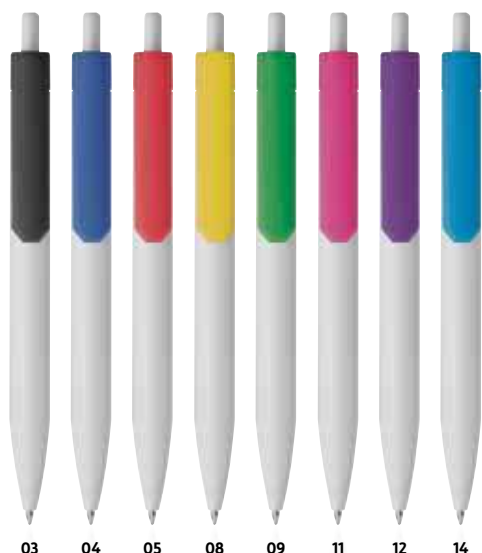

03 04 05 08 09 11 12 14

CrisMa®

14442

Pix cu clip standard

Pix din plastic cu mină mare albastră, corp alb, cu clip în mai multe culori. Personalizarea vă recomandăm prin tampografie.

Ball pen with clip standard

Plastic ball pen with white barrel and different colored clips. Print on the shaft 4.5 x 1.2 cm (allover print on request.) Print on the clip max. 4.5 x 0.7 cm.

✂ 13,8 x ø 1 cm | ☒ T1,UV 4,5 x 0,7 | ☒ P