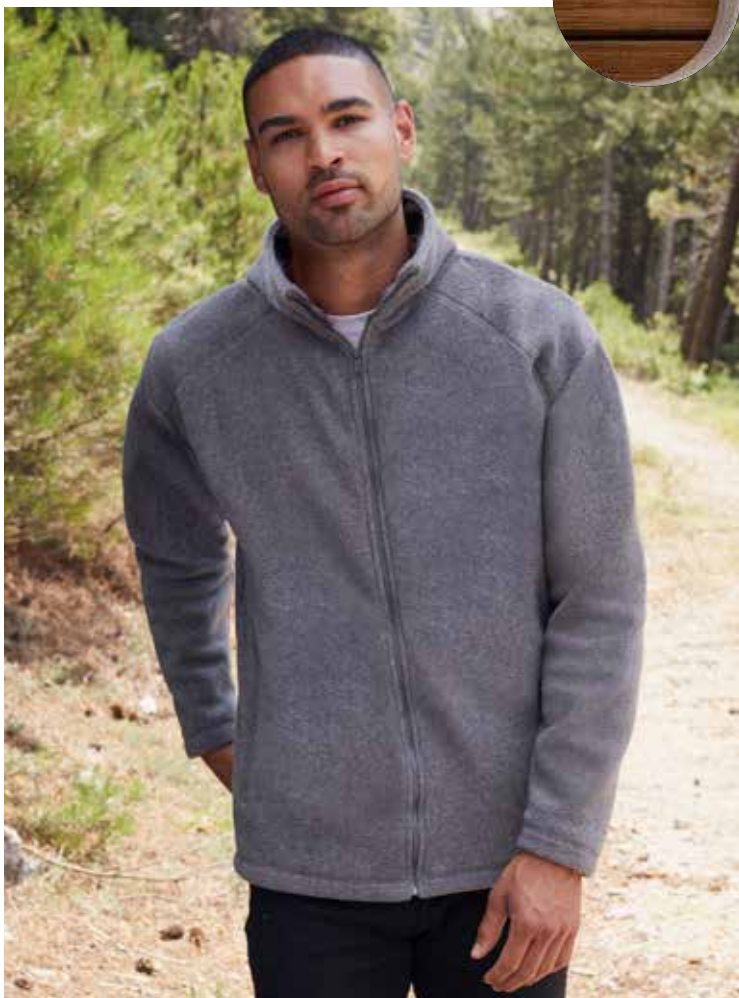

O68 FULL ZIP MICRO-FLEECE MEN

FU150 • XS-4XL • 280 g/m² • 15 pcs/carton

The best deal micro-fleece. Tone-on-tone full zip opening with zip pull. Necktape, 2 front pockets with zips, Open hem, Essential contemporary look

O69 FULL ZIP MICRO-FLEECE WOMEN

FW151 • XS-3XL • 280 g/m² • 15 pcs/carton

The best deal micro-fleece. Tone-on-tone full zip opening with zip pull. Necktape, 2 front pockets with zips, Open hem, Essential contemporary look

F48 OUTDOOR FULL ZIP FLEECE

625100 • S-2XL • 300 g/m² • 12 pcs/carton

Hot No.1 product in all weatherconditions - a modern, sports fleece jackets made of 100% polyester. Raglan flatlock seam on shoulders and waist, anti-pilling material, tone-on-tone neckband, adjustable hem with elasticated cord pull and stoppers.