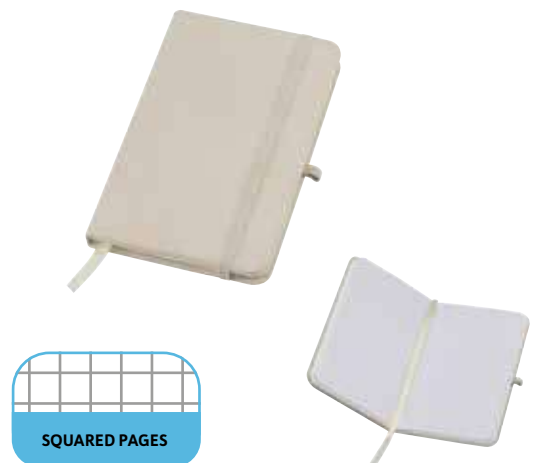

A6

21361

Caiet notițe A6 cu copertă din pânză

Caiet notițe A6 cu copertă tare, 160 de pagini cu pătrățele, semn de carte, închidere cu elastic și buclă pentru pix. Personalizarea vă recomandăm prin serigrafie.

Canvas notebook A6

A6 notebook with hard canvas cover, ribbon, rubber band closure, ballpen loop, and 160 squared pages. Your advertisement will be printed on the cover.

✂ 9,3 × 1,5 × 14,2 cm | ☒ S2 5 × 8 | ☒ KS