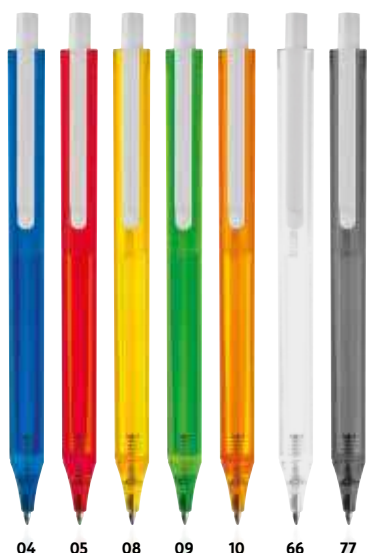

10068

Pix transparent din plastic

Pix transparent din plastic cu clip alb și mină mare albastră. Personalizarea vă recomandăm prin tampografie.

Transparent plastic ball pen

Transparent plastic ball pen with white clip and blue-writing large refill. We will print your logo on the shaft.

✂ 14,5 × ø 1 cm | ☒ T1,UV 4 × 0,6 | ☒ P